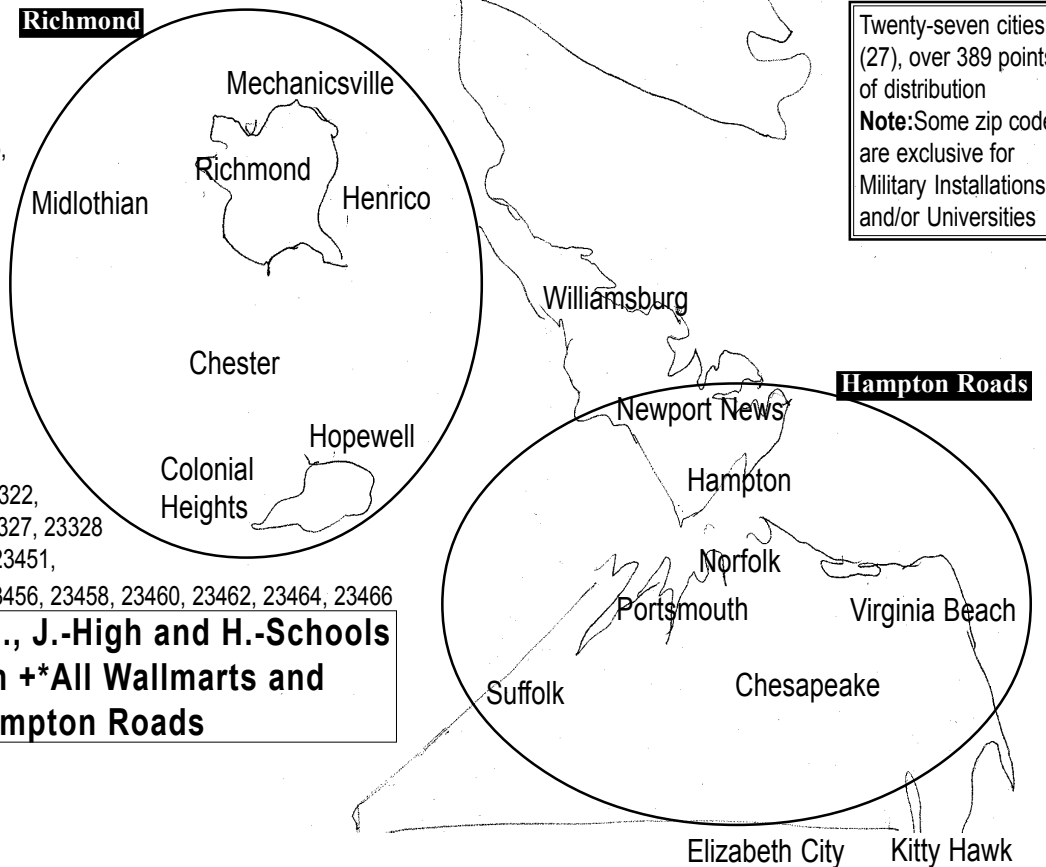

Richmond

- 1.- Richmond 23224, 23225, 23226, 23229, 23235, 23294
- 2.- Mechanicsville 23111
- 3.- Hopewell 23860
- 4.- Midlothian 23113
- 5.- Chester 23223
- 6.- Colonial Heights 23831
- 7.- Henrico 23233

Williamsburg

- 1.- Williamsburg 20186,23185

Hampton Roads

- 1.- Newport News 23602, 23603, 23605,23606, 23607, 23665, 23691
- 2.- Hampton 23601, 23605, 23651, 23661, 23663, 23666,23667,23669
- 3.- Norfolk 23503,23504, 23505, 23507, 23509, 23510, 23511, 23513, 23521, 23529
- 4.- Portsmouth 23701, 23702, 23703, 23704, 23707, 23708
- 5.- Suffolk 23434
- 6.- Chesapeake 23321, 23322, 23323, 23324, 23325, 23327, 23328
- 7.-Virginia Beach 23450, 23451, 23452, 23454, 23455, 23456, 23458, 23460, 23462, 23464, 23466

Twenty-seven cities (27), over 389 points of distribution
Note:Some zip codes are exclusive for Military Installations and/or Universities

***Incl. all 80 Elem., J.-High and H.-Schools in Virginia Beach +*All Wallmarts and Sams Club in Hampton Roads**

North Carolina

- 1.- Elizabeth City 23909
- 2.- Kitty Hawk 27949

North Carolina

Elizabeth City Kitty Hawk